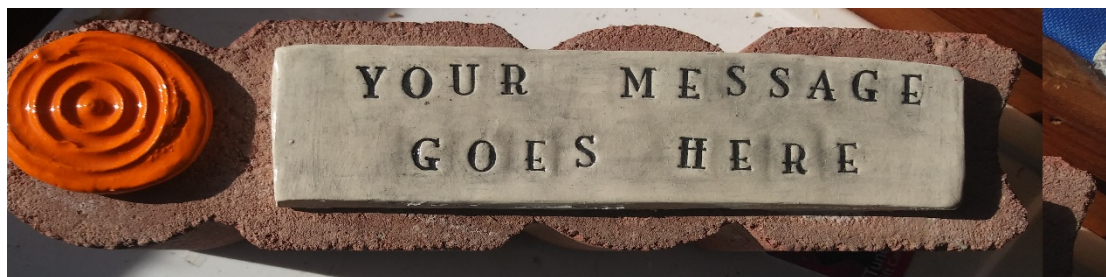

You want to give something different for the holidays?

Buying a brick for someone important in your life will endure for years to come and will outlast any gifts you buy! Leave a permanent memorial to your loved ones, your children, grandchildren, parents, grandparents, friends, or a simple message.

(You have 15 characters per line and 2 lines.)

ReImagine Runnemedé is building a Labyrinth, in our Beaver Brook Park. (Next to the basketball courts. Coming Spring 2021)

“Your Spiritual Place of Peace in an Unpeaceful World”